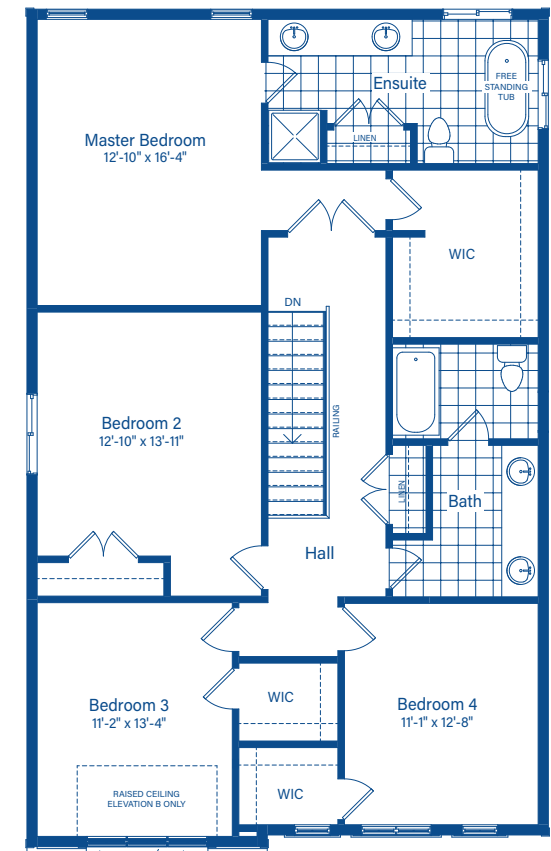

KLEINBURG

2351 - 2565 SQ.FT.

ELEVATION A

DEVONLEIGH HOMES

WEB: DevonleighHomes.com

Plans and specifications are subject to change without notice.
All renderings and photographs are artist's concept. E&O.E.

KLEINBURG

2351 - 2565 SQ.FT.

BASEMENT

MAIN FLOOR

2ND FLOOR

2ND FLOOR - 4 BEDROOM OPTION