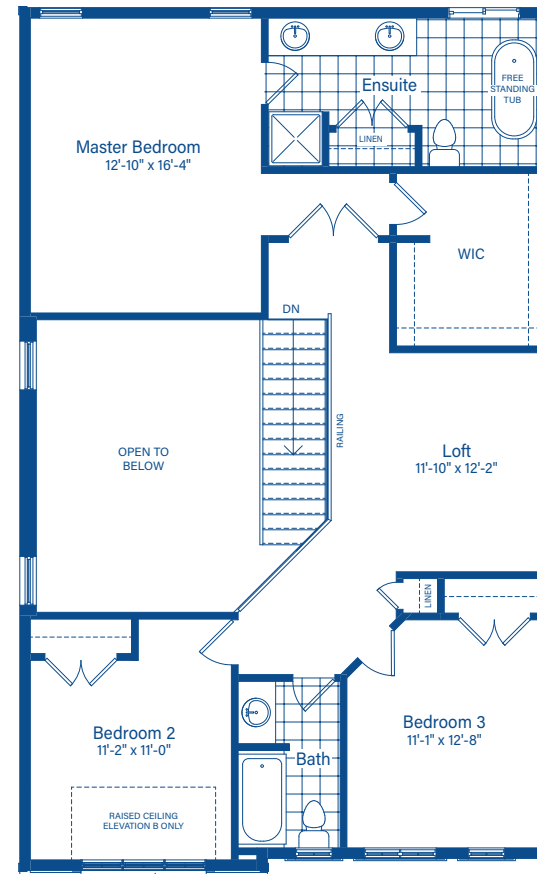

KLEINBURG

2351 - 2565 SQ.FT.

ELEVATION A

DEVONLEIGH HOMES

WEB: DevonleighHomes.com

Plans and specifications are subject to change without notice.
All renderings and photographs are artist's concept. E&O.E.

KLEINBURG

2351 - 2565 SQ.FT.

BASEMENT

MAIN FLOOR

2ND FLOOR

2ND FLOOR - 4 BEDROOM OPTION