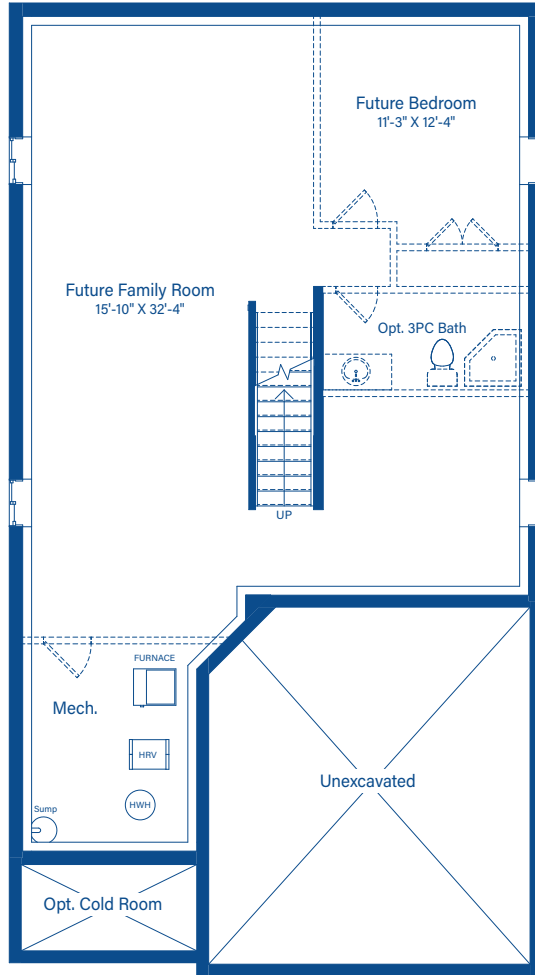

KLEINBURG

2351 - 2565 SQ.FT.

ELEVATION A

DEVONLEIGH HOMES

WEB: DevonleighHomes.com

Plans and specifications are subject to change without notice.
All renderings and photographs are artist's concept. E&O.E.

KLEINBURG

2351 - 2565 SQ.FT.

BASEMENT

MAIN FLOOR

2ND FLOOR

2ND FLOOR - 4 BEDROOM OPTION